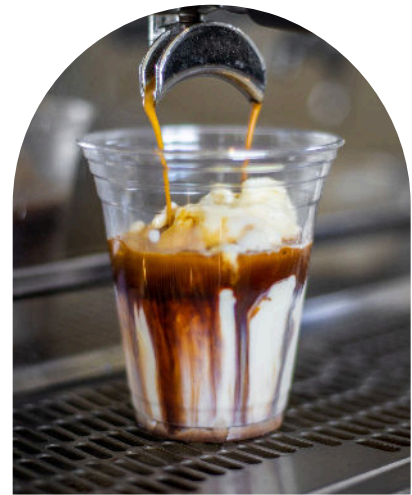

PERTH WAKE PARK

Drinks MENU

REGULAR \$6

LARGE \$7

HOT DRINKS

Long Black

Flat White

Latte

Cappucino

Mocha

Hot Chocolate

Chai

Tea

Alternative Milk

+ 50C

Syrups